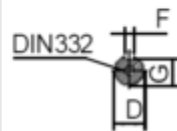

Data Sheet

Article number: 25030750042401

Description: Kleedrive T3C 250M2-4 75.0KW 1400 rpm
3x400/690V 50HZ IP55 B5 Eff=95%

Measures

| | | |
|-----------|-----------|-----------|
| AA = 484 | K = Ø24 | TBH = 260 |
| AC = Ø506 | L = 915 | TBS = 233 |
| AD = 616 | M = Ø500 | TBW = 218 |
| D = Ø60 | N = Ø450 | |
| E = 140 | P = Ø550 | |
| F = 18 | R = 0 | |
| G = 53 | S = 5 | |
| HD = 366 | T = 8xØ19 | |