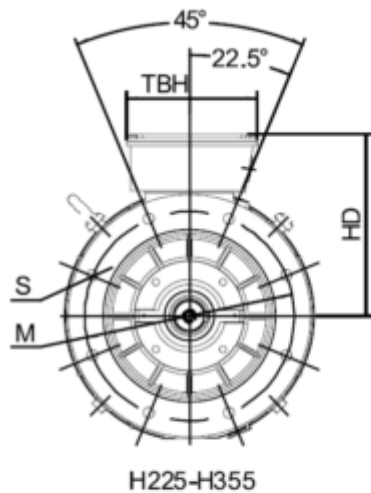

Data Sheet

Article number: 25030750042401

Description: Kleedrive T3C 250M2-4 75.0KW 1400 rpm
3x400/690V 50HZ IP55 B5 Eff=95%

Measures

| | | |
|-----------|-----------|-----------|
| AA = 484 | K = Ø24 | TBH = 260 |
| AC = Ø506 | L = 915 | TBS = 233 |
| AD = 616 | M = Ø500 | TBW = 218 |
| D = Ø60 | N = Ø450 | |
| E = 140 | P = Ø550 | |
| F = 18 | R = 0 | |
| G = 53 | S = 5 | |
| HD = 366 | T = 8xØ19 | |