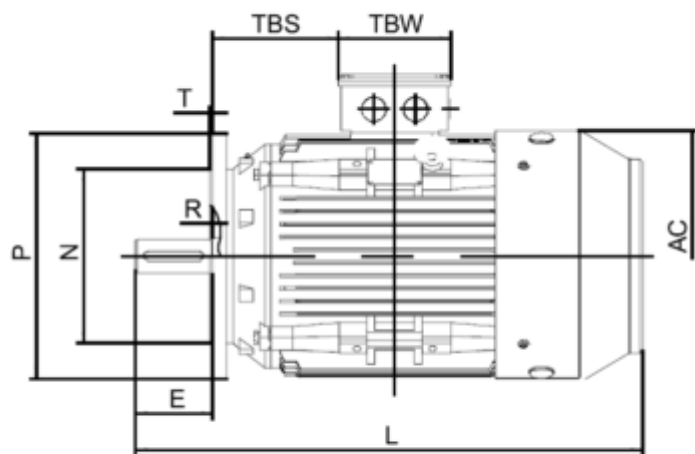

Data Sheet

Article number: 25030750042401

Description: Kleedrive T3C 250M2-4 75.0KW 1400 rpm
3x400/690V 50HZ IP55 B5 Eff=95%

Measures

| | | |
|-----------|-----------|-----------|
| AA = 484 | K = Ø24 | TBH = 260 |
| AC = Ø506 | L = 915 | TBS = 233 |
| AD = 616 | M = Ø500 | TBW = 218 |
| D = Ø60 | N = Ø450 | |
| E = 140 | P = Ø550 | |
| F = 18 | R = 0 | |
| G = 53 | S = 5 | |
| HD = 366 | T = 8xØ19 | |